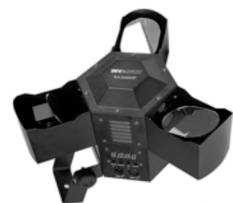

LEDRX300 HP

12 x 3W RGBW LEDs
Auto/Sound/DMX
3/4 DMX channels
2 Sound active mode

175,€

LEDRX350 V.2

256 pcs ultra bright RGBYW LEDs
Auto/Sound/DMX
24 built in programs
2/3 DMX channels

119,€

LEDRX350HP

16 x 3W RGBW LEDs
Auto/Sound/DMX
18 built in programs
3/7/16 DMX channels

169,€

LEDRX450

LED UFO 4 x 9W MULTICHIP RGB LEDs
Auto/Sound/DMX
Wide beam angle

175,€

LEDRX500 HP

20 x 3W RGBW LEDs
Auto/Sound/DMX
42 built in programs
Wide beam angle

170,€