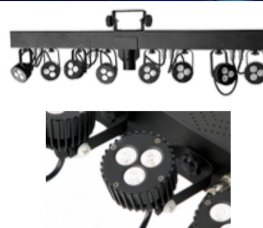

SBL1000	SBL1000HP V2	SBL1000HP LITE	SBL2000	SBL3000
4 x 180 ultra bright RGB LED panel Auto/Sound/DMX Foot switch Case included	4x7x3W MULTICHIP RGB LED panel Auto/Sound/DMX Foot switch Stand, case included IR remote control	4x7x3W MULTICHIP RGB LED panel Auto/Sound/DMX Foot switch case included 682x56x237mm	8x3x3W MULTICHIP RGBW LEDs Auto/Sound/DMX Foot switch Case included	4x6x9W MULTICHIP RGB LEDs Auto/Sound/DMX Foot switch Case included
359,€	509,€	399,€	409,€	499,€