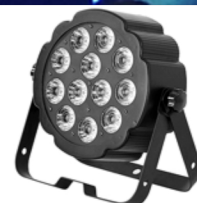

LEDPAR65

LEDSPOT95

LEDSPOT54

LEDSPOT123

LEDSPOT124

**6 x 10W 5in1
RGBWA LEDs**

**9 x 10W 5in1
RGBWA LEDs**

**5 x 5W 4in1 RGBW
LEDs**

**12 x 3W 3in1 RGB
LEDs**

**12 x 5W 4in1 RGBW
LEDs**

Beam angle: 25°
Auto/Sound/DMX
NO FAN, SILENT
8030 LUX @ 1m

Beam angle: 25°
Auto/Sound/DMX
NO FAN, SILENT
11260 LUX @ 1m

Beam angle: 25°
Auto/Sound/DMX
12020 LUX @ 1m
Plastic housing

Beam angle: 25°
Auto/Sound/DMX
16700 LUX @ 1m
Plastic housing

Beam angle: 25°
Auto/Sound/DMX
23170 LUX @ 1m
Plastic housing

189,€

199,€

179,€

199,€

219,€