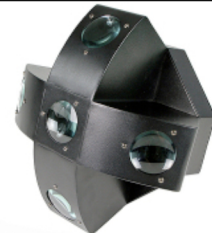

LEDRX300 HP

12 x 3W RGBW LEDs
Auto/Sound/DMX
3/4 DMX channels
2 Sound active mode

175,€

LEDRX350 V.2

256 pcs ultra bright RGBYW LEDs
Auto/Sound/DMX
24 built in programs
2/3 DMX channels

119,€

LEDRX350HP

16 x 3W RGBW LEDs
Auto/Sound/DMX
18 built in programs
3/7/16 DMX channels

169,€

LEDRX450

LED UFO 4 x 9W MULTICHIP RGB LEDs
Auto/Sound/DMX
Wide beam angle

175,€

LEDRX500 HP

20 x 3W RGBW LEDs
Auto/Sound/DMX
42 built in programs
Wide beam angle

170,€